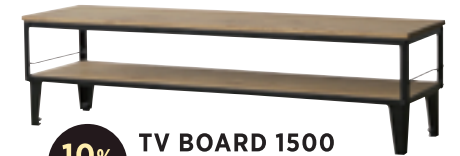

## FURNITURE

[家具]

**10% OFF**  
DINING CHAIR W455×D570×H800(SH450)  
¥24,000+tax → **¥21,600+tax**

**10% OFF**  
DINING TABLE 1500 W1500×D800×700  
¥84,000+tax → **¥75,600+tax**

**10% OFF**  
3P SOFA W1860×D850×H730(SH400)  
¥83,000+tax → **¥74,700+tax**

**10% OFF**  
TV BOARD 1500 W1500×D430×H420  
¥60,000+tax → **¥54,000+tax**

**10% OFF**  
COFFEE TABLE 1200 W1200×D600×H380(他サイズあり)  
¥55,000+tax → **¥49,500+tax**

**20% OFF**  
HEAVY DUTY BASKET (SAND BEIGE/CHARCOAL BLACK/DULL WHITE)  
¥1,800+tax → **¥1,440+tax**